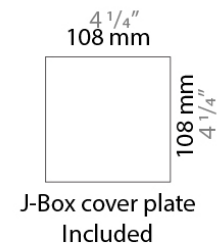

D93018

PROJECT
TYPE
NOTES
QUANTITY
DATE

GENERAL

Series: Finestra
Brand: Milan
Division: Design
Mounting Type: Surface
Mounting Location: Wall
Subcategory: Wall Effect

PHYSICAL

Length (mm): 152
Length (in): 6
Height (mm): 152
Height (in): 6
Extension (mm): 51
Extension (in): 2
Weight (kg): 2.3
Weight (lbs): 5

ELECTRICAL

Number of Lamps: 1
Lamp Type: LED Retrofit / Halogen
Lamp Shape: T3
Bulb Included: Bulb Not Included
Total Output Wattage (W): 18 / 70
Max. Wattage Per Lamp (W): 18 / 70
Lamp Base: RSC
Input Voltage (V): 120

LED

OPTICAL

RATINGS AND CERTIFICATIONS

Certified By: CSA Certified to UL and CSA Standards
IP rating: IP20