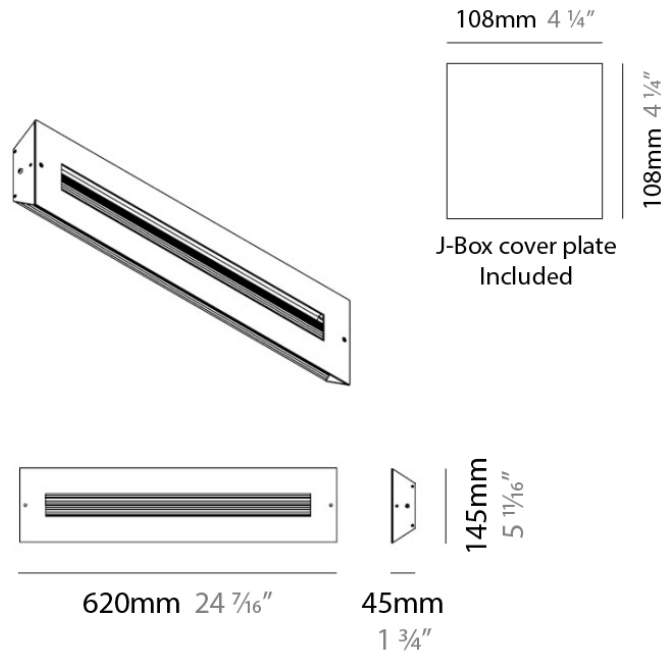

D93014

PROJECT	_____
TYPE	_____
NOTES	_____
QUANTITY	_____
DATE	_____

GENERAL

Series: Finestra
Brand: Milan
Division: Design
Mounting Type: Surface
Mounting Location: Wall
Subcategory: Ambient

PHYSICAL

Shape: Rectangle
Length (mm): 620
Length (in): 24 7/16
Height (mm): 145
Height (in): 5 11/16
Extension (mm): 45
Extension (in): 1 3/4
Light Distribution: Direct / Indirect
Weight (kg): 2.04
Weight (lbs): 4.5
Diffuser: White Opal Glass
Fixture Finish: SST
Fixture Material: Metal

ELECTRICAL

Number of Lamps: 2
Lamp Type: T5 Fluorescent
Bulb Included: Bulb Not Included
Total Output Wattage (W): 48
Max. Wattage Per Lamp (W): 24
Lamp Base: G5 Bi-pin
Dimming: Non-Dimmable
Input Voltage (V): 120
Lamp Voltage (V): 120

LED

OPTICAL

RATINGS AND CERTIFICATIONS

Certified By: CSA Certified to UL and CSA Standards
IP rating: IP20