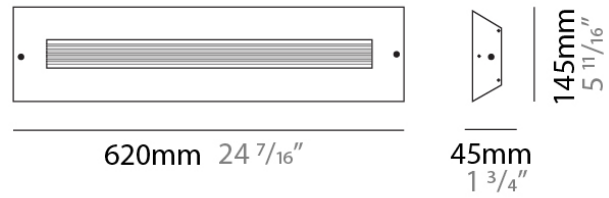

D93018

PROJECT
TYPE
NOTES
QUANTITY
DATE

GENERAL

Series: Finestra
Brand: Milan
Division: Design
Mounting Type: Surface
Mounting Location: Wall
Subcategory: Wall Effect

PHYSICAL

Length (mm): 152
Length (in): 6
Height (mm): 152
Height (in): 6
Extension (mm): 51
Extension (in): 2
Weight (kg): 2.3
Weight (lbs): 5

ELECTRICAL

Number of Lamps: 1
Lamp Type: LED Retrofit / Halogen
Lamp Shape: T3
Bulb Included: Bulb Not Included
Total Output Wattage (W): 18 / 70
Max. Wattage Per Lamp (W): 18 / 70
Lamp Base: RSC
Input Voltage (V): 120

LED

OPTICAL

RATINGS AND CERTIFICATIONS

Certified By: CSA Certified to UL and CSA Standards
IP rating: IP20